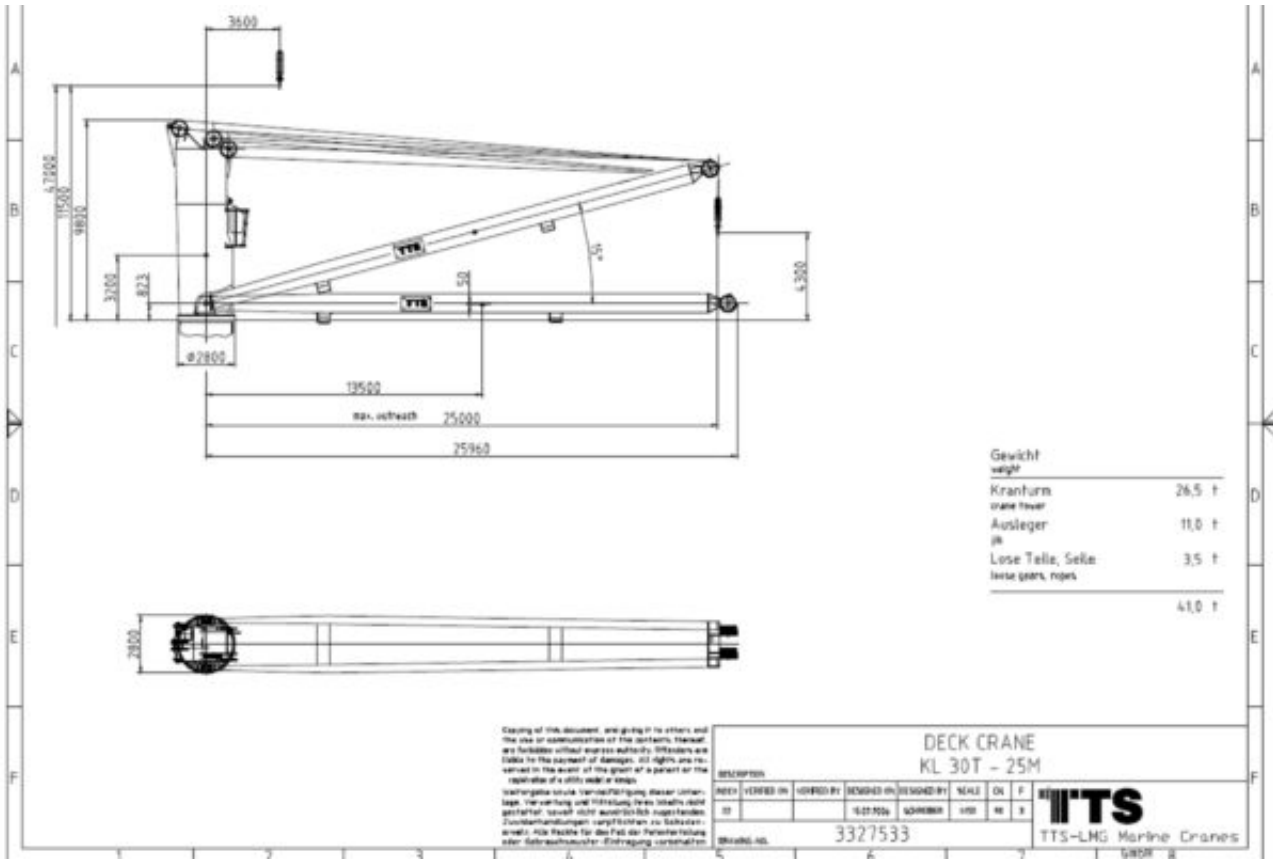

30 TON TTS-LMG DECK CRANES FOR SALE - YEAR OF MANUFACTURE 2006 - 4 UNITS AVAILABLE

30 TON TTS-LMG DECK CRANES FOR SALE

- MAKE: TTS-LMG
- YEAR OF MANUFACTURE: 2006
- 4 UNITS AVAILABLE
- CAPACITIES:
 1. 30 TON @ 25 (HOOK OPERATION)
 2. 25 TON @ 25M (GRAB OPERATION)
- MAX. OUTREACH: 25M
- ENGINE OUTPUT: 160 KW
- OPERATING HOURS: 3.500 – 5.500
- CONDITION: GOOD
- AUX. EQUIPMENT: HOOK BLOCKS
- CLASS CERTIFICATE: GL

PRICE ON REQUEST

[30 TON TTS-LMG DECK CRANES FOR SALE GA DRAWING](#)

Images

Images links

<https://www.offshore-crane.com/wp-content/uploads/2019/04/30-TON-TTS-LMG-DECK-CRANES-FOR-SALE-1-1024x756.jpg>

<https://www.offshore-crane.com/wp-content/uploads/2019/04/30-TON-TTS-LMG-DECK-CRANES-FOR-SALE-2.jpg>