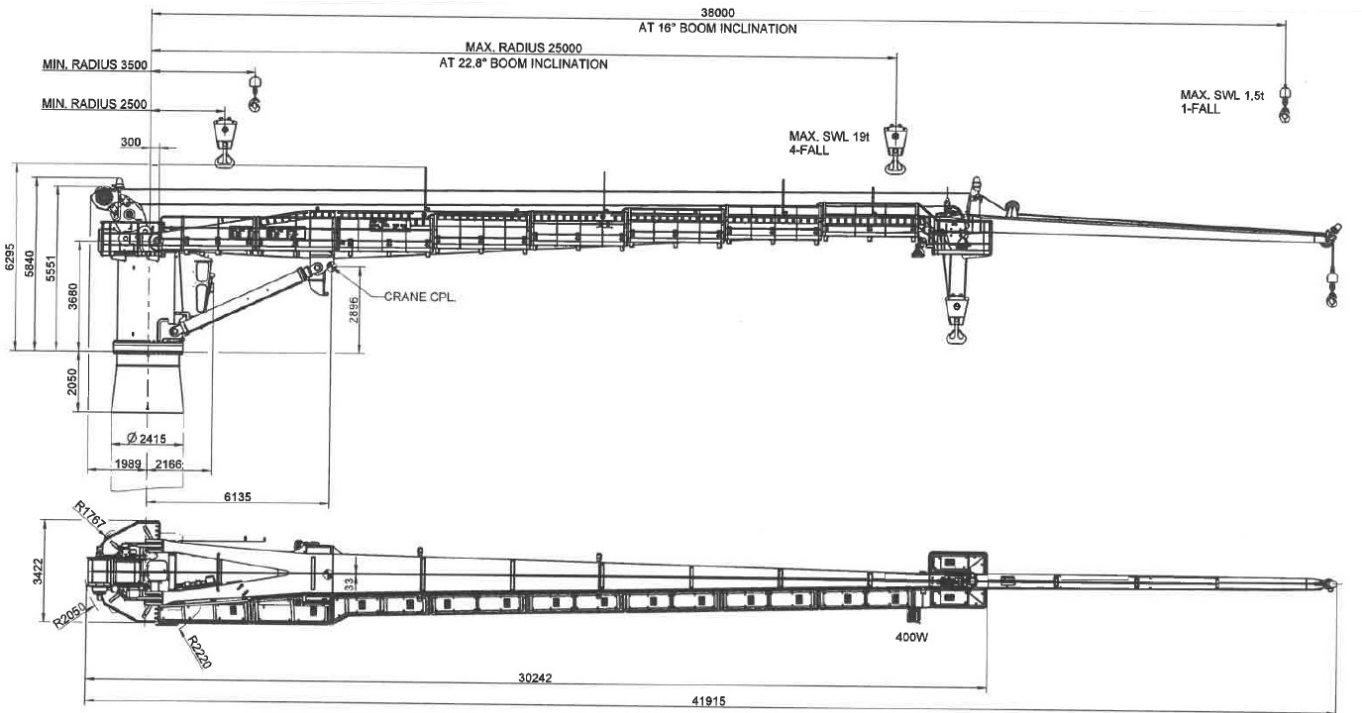

33 TON LIEBHERR CARGO DECK CRANE FOR SALE - MACHINE IN EXCELLENT CONDITION - MAN RIDING FUNCTION

33 TON LIEBHERR CARGO DECK CRANE FOR SALE – MACHINE IN EXCELLENT CONDITION

- MAKE: LIEBHERR
- MODEL: CBW-S 1250-33 st
- YEAR OF MANUFACTURE: 2013
- TAKEN INTO SERVICE: 2014
- MAX. SWL MAIN HOIST: 33 TON
- MINIMUM WORKING RADIUS MAIN HOIST: 2.5M
- MAXIMUM WORKING RADIUS MAIN HOIST: 25M
- CAPACITIES MAIN HOIST: 33 TON @ 2.5M – 17.5M / 23 TON @ 2.5M – 25M
- MAX. HOOK TRAVEL MAIN HOIST AT MIN. WORKING RADIUS: 40M
- MAX. HOOK TRAVEL MAIN HOIST AT 9.4M OUTREACH: 54M
- MAX. SWL. AUX. HOIST: 1.5 TON
- CAPACITIES AUX. HOIST: 1.5 TON @ 3.5M – 35M
- MINIMUM WORKING RADIUS AUX. HOIST: 3.5M
- MAXIMUM WORKING RADIUS AUX. HOIST: 35M
- AUX. HOIST SUITABLE FOR MAN RIDING
- MAX. HOOK TRAVEL AUX. HOIST AT MIN. WORKING RADIUS: 61M
- AMBIENT WORKING TEMPERATURE: -10 DEGREES TO +45 DEGREES CELSIUS.
- CERTIFYING AUTHORITY: ABS – CERTIFICATE FOR SHIPBOARD CARGO CRANES
- RULES & REGULATION: GUIDE FOR CERTIFICATION OF LIFTING APPLIANCES 2007 – UPDATED MARCH 2013

- SLEWING RANGE: 360 DEGREES UNLIMITED
- MAIN POWER SUPPLY: 415V / 50HZ / 3PH
- NOMINAL OUTPUT: 140 KW
- STARTING CURRENT: 666A
- AUX. POWER SUPPLY: 230V / 50HZ / 1PH
- CRANE IN EXCELLENT CONDITION
- CRANE WEIGHT, INCL. LOOSE GEARS: 46.8 TON (EXCL. PEDESTAL ADAPTER)
- AVAILABILITY: APPROX. MARCH 2019 ([SEE ALSO: 45 TON LIEBHERR DECK CRANE FOR SALE](#))

PRICE ON REQUEST

[33 TON LIEBHERR CARGO DECK CRANE FOR SALE_GA DRAWING](#)

Images

Images links

https://www.offshore-crane.com/wp-content/uploads/2019/01/33-TON-LIEBHERR-DECK-CRANE-FOR-SALE_GA-DRAWING-1024x547.jpg