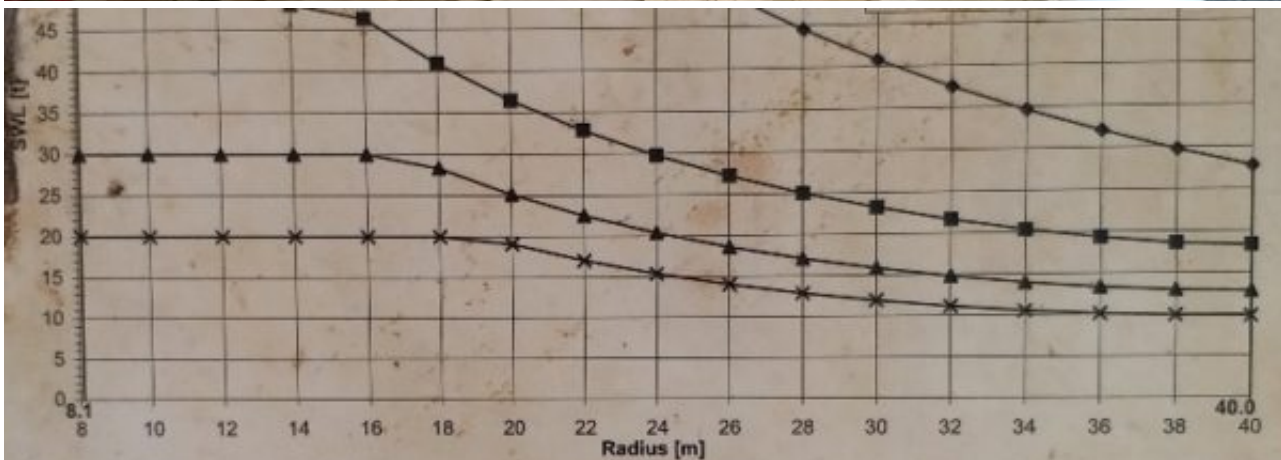

65 TON LIEBHERR OFFSHORE CRANE FOR SALE - YEAR OF MANUFACTURE 2006

65 TON LIEBHERR OFFSHORE CRANE FOR SALE

- MAKE: LIEBHERR
- MODEL: BOS 2600 / 65DLI
- YEAR OF MANUFACTURE: 2006
- MAX. SWL: 65 TON
- MAX. WORKING RADIUS – MAIN HOIST: 40M
- MAX. WORKING RADIUS – AUX. HOIST: 45M
- CAPACITIES-MAIN HOIST: 65 TON @ 8.1M – 20M / 27.7 TON @ 8.1M – 40M
- CAPACITIES-AUX. HOIST : 15 TON @ 9.8M – 45M
- MAN RIDING FUNCTION
- DIESEL POWERED

PRICE ON REQUEST

[65 TON LIEBHERR OFFSHORE CRANE FOR SALE_LOAD CHART MAIN HOIST](#)

[65 TON LIEBHERR OFFSHORE CRANE FOR SALE_LOAD CHART AUX. HOIST](#)

Images

Main Hoist: 3-fall Operation

Angle [°]	Radius [m]	SWL [t]									
		0	1	2	3	4	5	6	7	8	P
		Onboard Lift	Offboard Lift								Personnel Lift
		SWH 1.0m	SWH 2.0m	SWH 3.0m	SWH 0.0m	SWH 0.0m	SWH 0.0m	SWH 0.0m	SWH 0.0m	SWH 0.0m	
82.8	8.1	65.0	50.0	30.0	20.0	0.0	0.0	0.0	0.0	0.0	n.A.
79.9	10.0	65.0	49.9	30.0	20.0	0.0	0.0	0.0	0.0	0.0	n.A.
76.9	12.0	65.0	49.7	30.0	20.0	0.0	0.0	0.0	0.0	0.0	n.A.
73.9	14.0	65.0	48.0	30.0	20.0	0.0	0.0	0.0	0.0	0.0	n.A.
70.8	16.0	65.0	46.3	30.0	20.0	0.0	0.0	0.0	0.0	0.0	n.A.
67.6	18.0	65.0	40.9	28.3	20.0	0.0	0.0	0.0	0.0	0.0	n.A.
64.3	20.0	65.0	36.5	25.1	19.1	0.0	0.0	0.0	0.0	0.0	n.A.
61.0	22.0	59.4	32.8	22.5	17.1	0.0	0.0	0.0	0.0	0.0	n.A.
57.5	24.0	53.7	29.8	20.4	15.4	0.0	0.0	0.0	0.0	0.0	n.A.