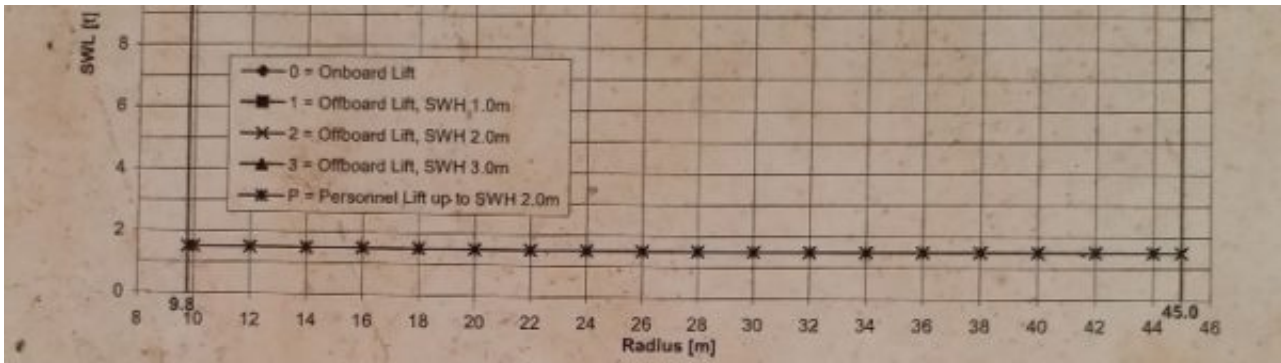

65 TON LIEBHERR OFFSHORE CRANE FOR SALE - YEAR OF MANUFACTURE 2006

65 TON LIEBHERR OFFSHORE CRANE FOR SALE

- MAKE: LIEBHERR
- MODEL: BOS 2600 / 65DLI
- YEAR OF MANUFACTURE: 2006
- MAX. SWL: 65 TON
- MAX. WORKING RADIUS – MAIN HOIST: 40M
- MAX. WORKING RADIUS – AUX. HOIST: 45M
- CAPACITIES-MAIN HOIST: 65 TON @ 8.1M – 20M / 27.7 TON @ 8.1M – 40M
- CAPACITIES-AUX. HOIST : 15 TON @ 9.8M – 45M
- MAN RIDING FUNCTION
- DIESEL POWERED

PRICE ON REQUEST

[65 TON LIEBHERR OFFSHORE CRANE FOR SALE_LOAD CHART MAIN HOIST](#)

[65 TON LIEBHERR OFFSHORE CRANE FOR SALE_LOAD CHART AUX. HOIST](#)

Images

Main Hoist: 3-fall Operation

Angle [°]	Radius [m]	SWL [t]									
		0	1	2	3	4	5	6	7	8	P
		Onboard Lift	Offboard Lift								Personnel Lift
		SWH 1.0m	SWH 2.0m	SWH 3.0m	SWH 0.0m	SWH 0.0m	SWH 0.0m	SWH 0.0m	SWH 0.0m	SWH 0.0m	
82.8	8.1	65.0	50.0	30.0	20.0	0.0	0.0	0.0	0.0	0.0	n.A.
79.9	10.0	65.0	49.9	30.0	20.0	0.0	0.0	0.0	0.0	0.0	n.A.
76.9	12.0	65.0	49.7	30.0	20.0	0.0	0.0	0.0	0.0	0.0	n.A.
73.9	14.0	65.0	48.0	30.0	20.0	0.0	0.0	0.0	0.0	0.0	n.A.
70.8	16.0	65.0	46.3	30.0	20.0	0.0	0.0	0.0	0.0	0.0	n.A.
67.6	18.0	65.0	40.9	28.3	20.0	0.0	0.0	0.0	0.0	0.0	n.A.
64.3	20.0	65.0	36.5	25.1	19.1	0.0	0.0	0.0	0.0	0.0	n.A.
61.0	22.0	59.4	32.8	22.5	17.1	0.0	0.0	0.0	0.0	0.0	n.A.
57.5	24.0	53.7	29.8	20.4	15.4	0.0	0.0	0.0	0.0	0.0	n.A.