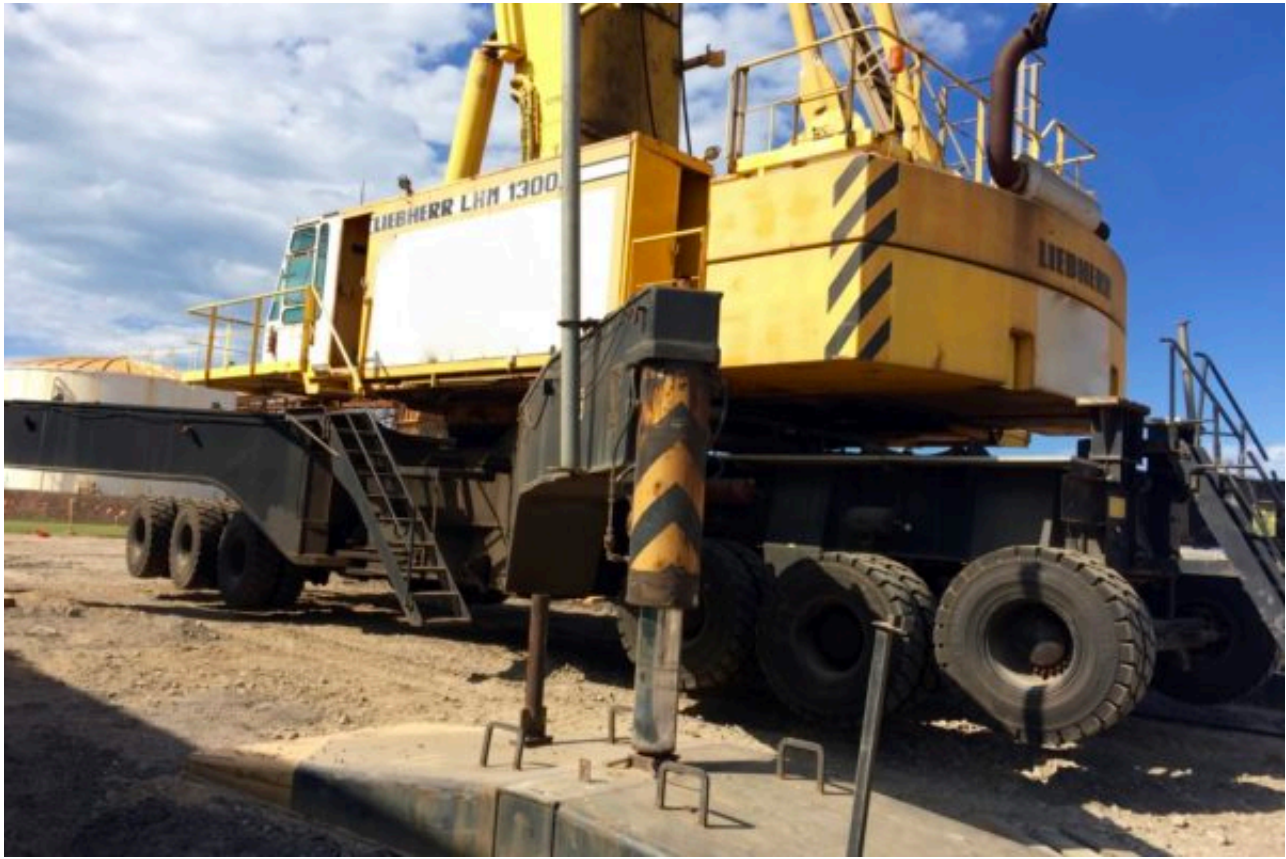

SOLD: LHM 1300 LIEBHERR MOBILE HARBOUR CRANE FOR SALE - MAX. SWL. 52 TON

LIEBHERR MOBILE HARBOUR CRANE ~~FOR SALE~~ SOLD

- MAKE: LIEBHERR
- MODEL: LHM 1300 LITRONIC
- Y.O.M.: 1995
- 2-ROPE VERSION
- MAX. SWL. (ON THE ROPES): 52 TON
- MAX. SWL. (MOTORGRAB): 43 TON
- INCLUDING SET OF SPARE PARTS

~~PRICE ON REQUEST~~ **SOLD**

Images

Outrigger support area: 19,35 x 14,30 m
Weight of crane: 307 tonnes (fully rigged with spreader)

4.1.2. ENGINE

Manufacturer: Daimler Benz industrial engine turbo charged (intercooler)
Type: OM 444 LA
Number of cylinders: 12
Max. output (IPN rating): 491 kW at 1900 rpm
Cooling: Water
Air cleaner: Dry – type

4.1.3. PUMP DRIVE TRANSMISSION

Two transmission gearboxes to drive 17 hydraulic pumps:
2 pumps for hoisting
3 pumps for slewing
2 pumps for luffing
1 pump for generator
2 pumps for power steering
7 pumps for oil cooler and general supply

4.1.5. TRAVEL GEAR

Constant delivery hydraulic motors at axle 2,3 and 4 powered by three hydraulic pumps (hoisting pumps and one slewing pump) of the central power pack.

Axles: Axles 1, 5, 6 steered, non – driven
Type: L 91
Manufacturer: Kessler & Co