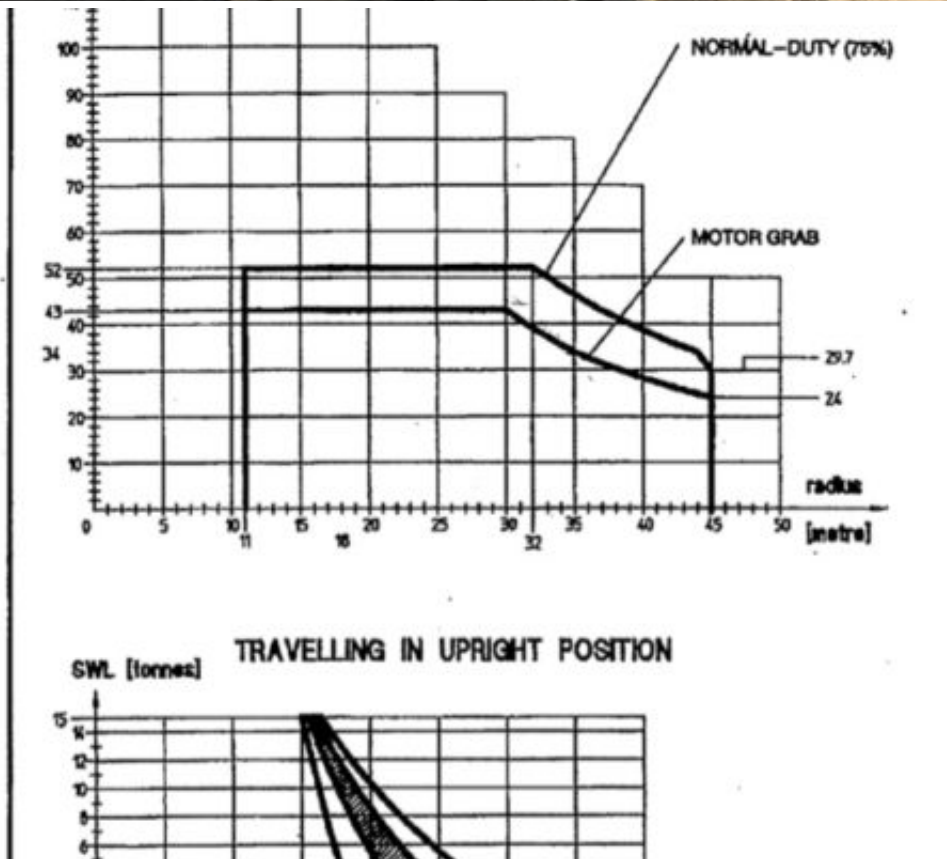

SOLD: LHM 1300 LIEBHERR MOBILE HARBOUR CRANE FOR SALE - MAX. SWL. 52 TON

LIEBHERR MOBILE HARBOUR CRANE ~~FOR SALE~~ SOLD

- MAKE: LIEBHERR
- MODEL: LHM 1300 LITRONIC
- Y.O.M.: 1995
- 2-ROPE VERSION
- MAX. SWL. (ON THE ROPES): 52 TON
- MAX. SWL. (MOTORGRAB): 43 TON
- INCLUDING SET OF SPARE PARTS

~~PRICE ON REQUEST~~ **SOLD**

Images

Outrigger support area: 19,35 x 14,30 m
Weight of crane: 307 tonnes (fully rigged with spreader)

4.1.2. ENGINE

Manufacturer: Daimler Benz industrial engine turbo charged (intercooler)
Type: OM 444 LA
Number of cylinders: 12
Max. output (IPN rating): 491 kW at 1900 rpm
Cooling: Water
Air cleaner: Dry – type