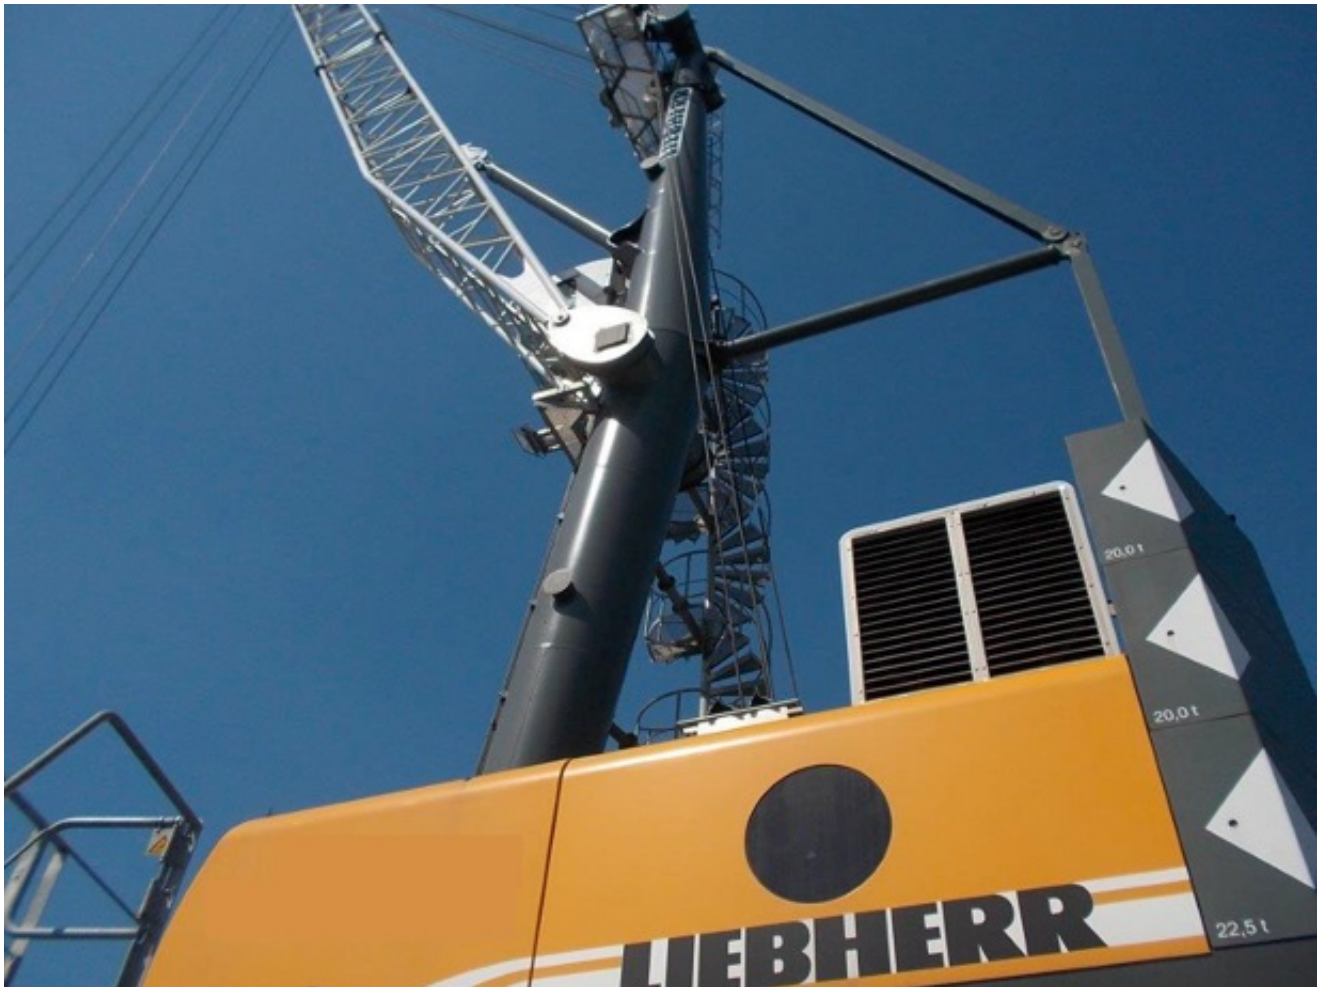

LIEBHERR LHM 280 FOR SALE - 4 ROPE CONFIGURATION MOBILE HARBOUR CRANE - Y.O.M. 2012

LIEBHERR LHM 280 FOR SALE – 4 ROPE MOBILE HARBOUR CRANE

- MAKE: LIEBHERR
- MODEL: LHM 280
- YEAR OF MANUFACTURE: 2012
- MAXIMUM LOAD CAPACITY: 84 TON
- POWER PACK: 670 kW
- WINCH CONFIGURATION: 2 x 42 TON
- SUPPORTING BASE: 11M x 11M
- SUPPORTING PADS: 5.5M x 1.3M
- 84 TON ROTATOR – 4 ROPES
- MOTORGRAB CONTROL STATION
- VIDEO MONITORING SYSTEM
- OVERPRESSURE SYSTEM
- THREE (3) SODIUM FLOOD LIGHTS
- FUEL PREHEATING
- CENTRAL LUBRICATION SYSTEM
- GENERATOR 200 KVA

- PROTECTIVE COAT / PAINTING

AVAILABILITY: APPROX. NOVEMBER / DECEMBER 2018

~~PRICE ON REQUEST~~

20-11-2018: CRANE IS CURRENTLY RESERVED / UNDER OPTION.

Images

Images links

<https://www.offshore-crane.com/wp-content/uploads/2018/09/LIEBHERR-LHM-280-FOR-SALE.jpeg>

https://www.offshore-crane.com/wp-content/uploads/2018/09/LIEBHERR-LHM-280-FOR-SALE_1-e1537352087751.jpeg

Equipment details believed correct but not guaranteed.

All equipment is offered subject to prior sales.