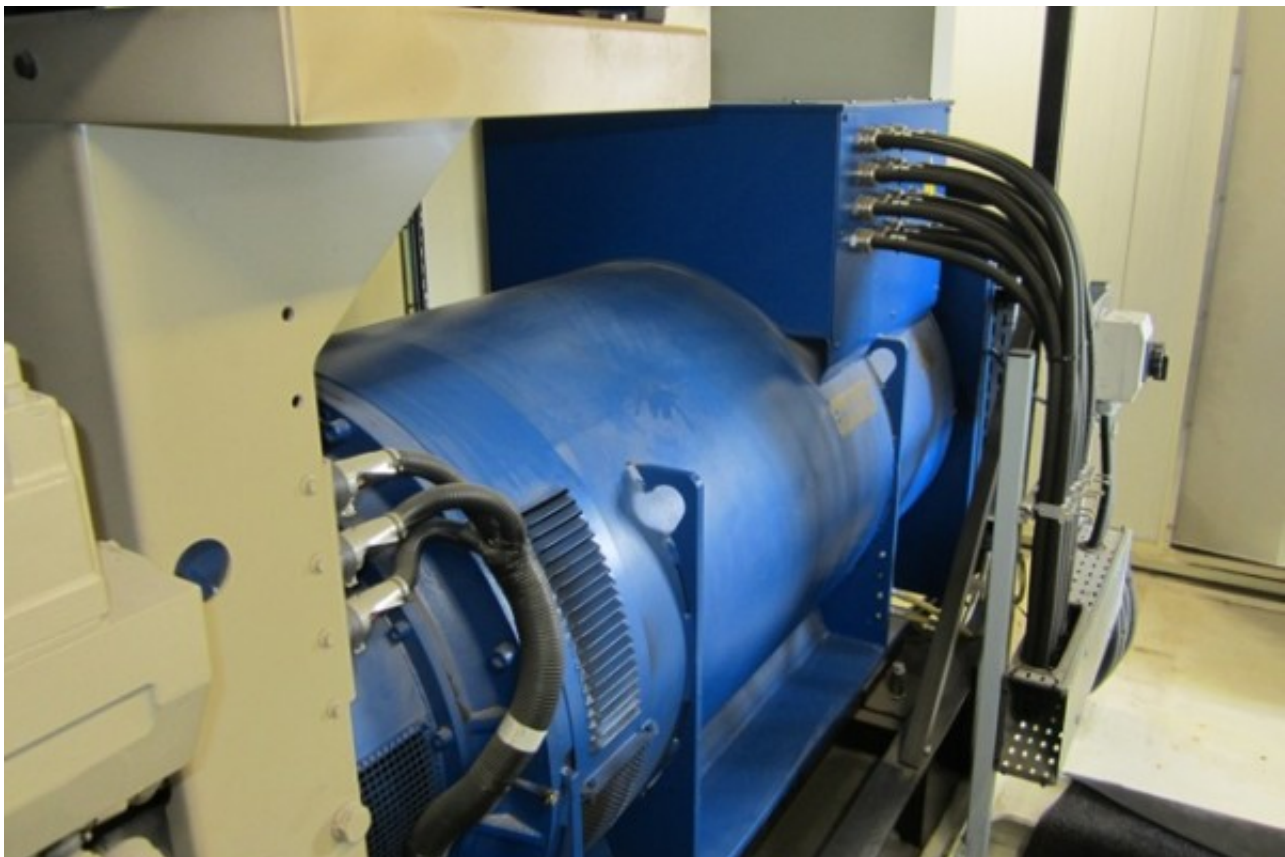

## SOLD: GOTTWALD HMK G 7608B - Y.O.M. 2009

- Manufacturer: Gottwald
- Model: HMK G 7608B
- Year built: 2009
- Running hours: approx. 2980
- Configuration: 4 rope cable reel on boom, rotator hook (remote controlled)
- Capacities: 140 t / 11 – 20m. 42,5 t / 51m
- Condition: excellent
- Delivery: ex-location
- **Availability: MACHINE IS SOLD**
- **Price: SOLD**
- Please note that two clamshell grabs are available and can be included. One grab – 18 m<sup>3</sup>. One grab – 24 m<sup>3</sup>. Both make Verstegen.

## Images