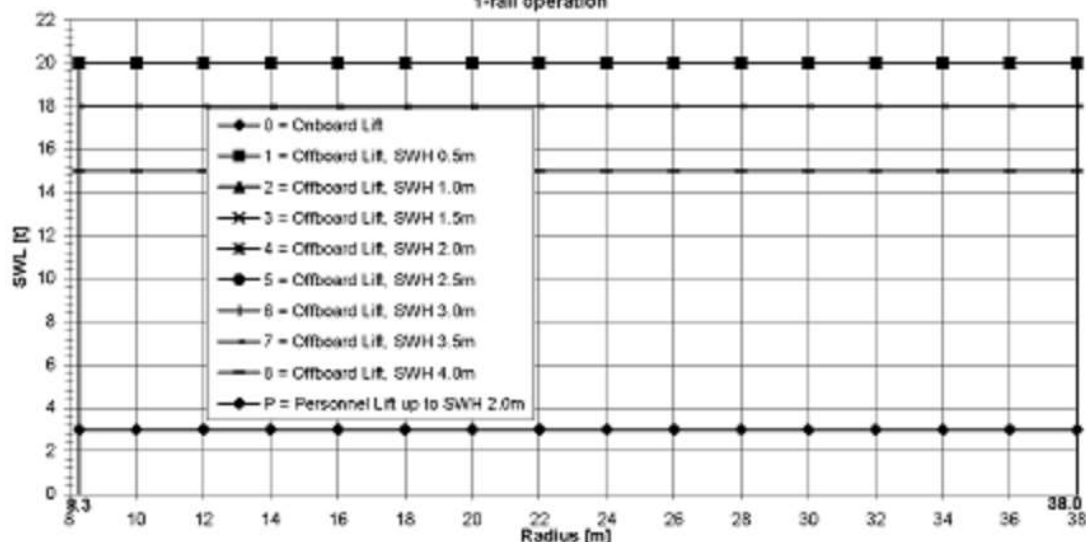

LIEBHERR

BOS 2600 - 20 LITRONIC

Main Hoist

1-fall operation

Main Hoist: 1-fall Operation

Angle [°]	Radius [m]	SWL [t]										
		0 Onboard Lift	Offboard Lift								P Personnel Lift	
			1 SWH 0.5m	2 SWH 1.0m	3 SWH 1.5m	4 SWH 2.0m	5 SWH 2.5m	6 SWH 3.0m	7 SWH 3.5m	8 SWH 4.0m		
82.6	8.3	20.0	20.0	20.0	20.0	20.0	20.0	20.0	20.0	18.0	15.0	3.0
79.9	10.0	20.0	20.0	20.0	20.0	20.0	20.0	20.0	20.0	18.0	15.0	3.0
76.6	12.0	20.0	20.0	20.0	20.0	20.0	20.0	20.0	20.0	18.0	15.0	3.0
73.3	14.0	20.0	20.0	20.0	20.0	20.0	20.0	20.0	20.0	18.0	15.0	3.0
69.9	16.0	20.0	20.0	20.0	20.0	20.0	20.0	20.0	20.0	18.0	15.0	3.0
66.4	18.0	20.0	20.0	20.0	20.0	20.0	20.0	20.0	20.0	18.0	15.0	3.0
62.8	20.0	20.0	20.0	20.0	20.0	20.0	20.0	20.0	20.0	18.0	15.0	3.0
59.2	22.0	20.0	20.0	20.0	20.0	20.0	20.0	20.0	20.0	18.0	15.0	3.0
55.3	24.0	20.0	20.0	20.0	20.0	20.0	20.0	20.0	20.0	18.0	15.0	3.0
51.3	26.0	20.0	20.0	20.0	20.0	20.0	20.0	20.0	20.0	18.0	15.0	3.0
47.0	28.0	20.0	20.0	20.0	20.0	20.0	20.0	20.0	20.0	18.0	15.0	3.0
42.3	30.0	20.0	20.0	20.0	20.0	20.0	20.0	20.0	20.0	18.0	15.0	3.0
37.2	32.0	20.0	20.0	20.0	20.0	20.0	20.0	20.0	20.0	18.0	15.0	3.0
31.3	34.0	20.0	20.0	20.0	20.0	20.0	20.0	20.0	20.0	18.0	15.0	3.0
24.1	36.0	20.0	20.0	20.0	20.0	20.0	20.0	20.0	20.0	18.0	15.0	3.0
13.4	38.0	20.0	20.0	20.0	20.0	20.0	20.0	20.0	20.0	18.0	15.0	3.0

Operational conditions:

max. static inclination: 1.0°
max. constant wind speed: 25 m/s

Operational conditions for Personnel Lift:

visibility: daylight only
max. constant wind speed: 10 m/s

Operational Limitation acc. EN 13852-1 Annex B.4.1:

none

Operational Limitation acc. EN 13852-1 Annex C.1:

none

Minimum recommended Hook Speed:

SWH 0.5m: 0.09 m/s = 5 m/min
SWH 1.0m: 0.17 m/s = 10 m/min
SWH 1.5m: 0.24 m/s = 14 m/min
SWH 2.0m: 0.30 m/s = 18 m/min
SWH 2.5m: 0.36 m/s = 22 m/min
SWH 3.0m: 0.41 m/s = 25 m/min
SWH 3.5m: 0.46 m/s = 28 m/min
SWH 4.0m: 0.50 m/s = 30 m/min